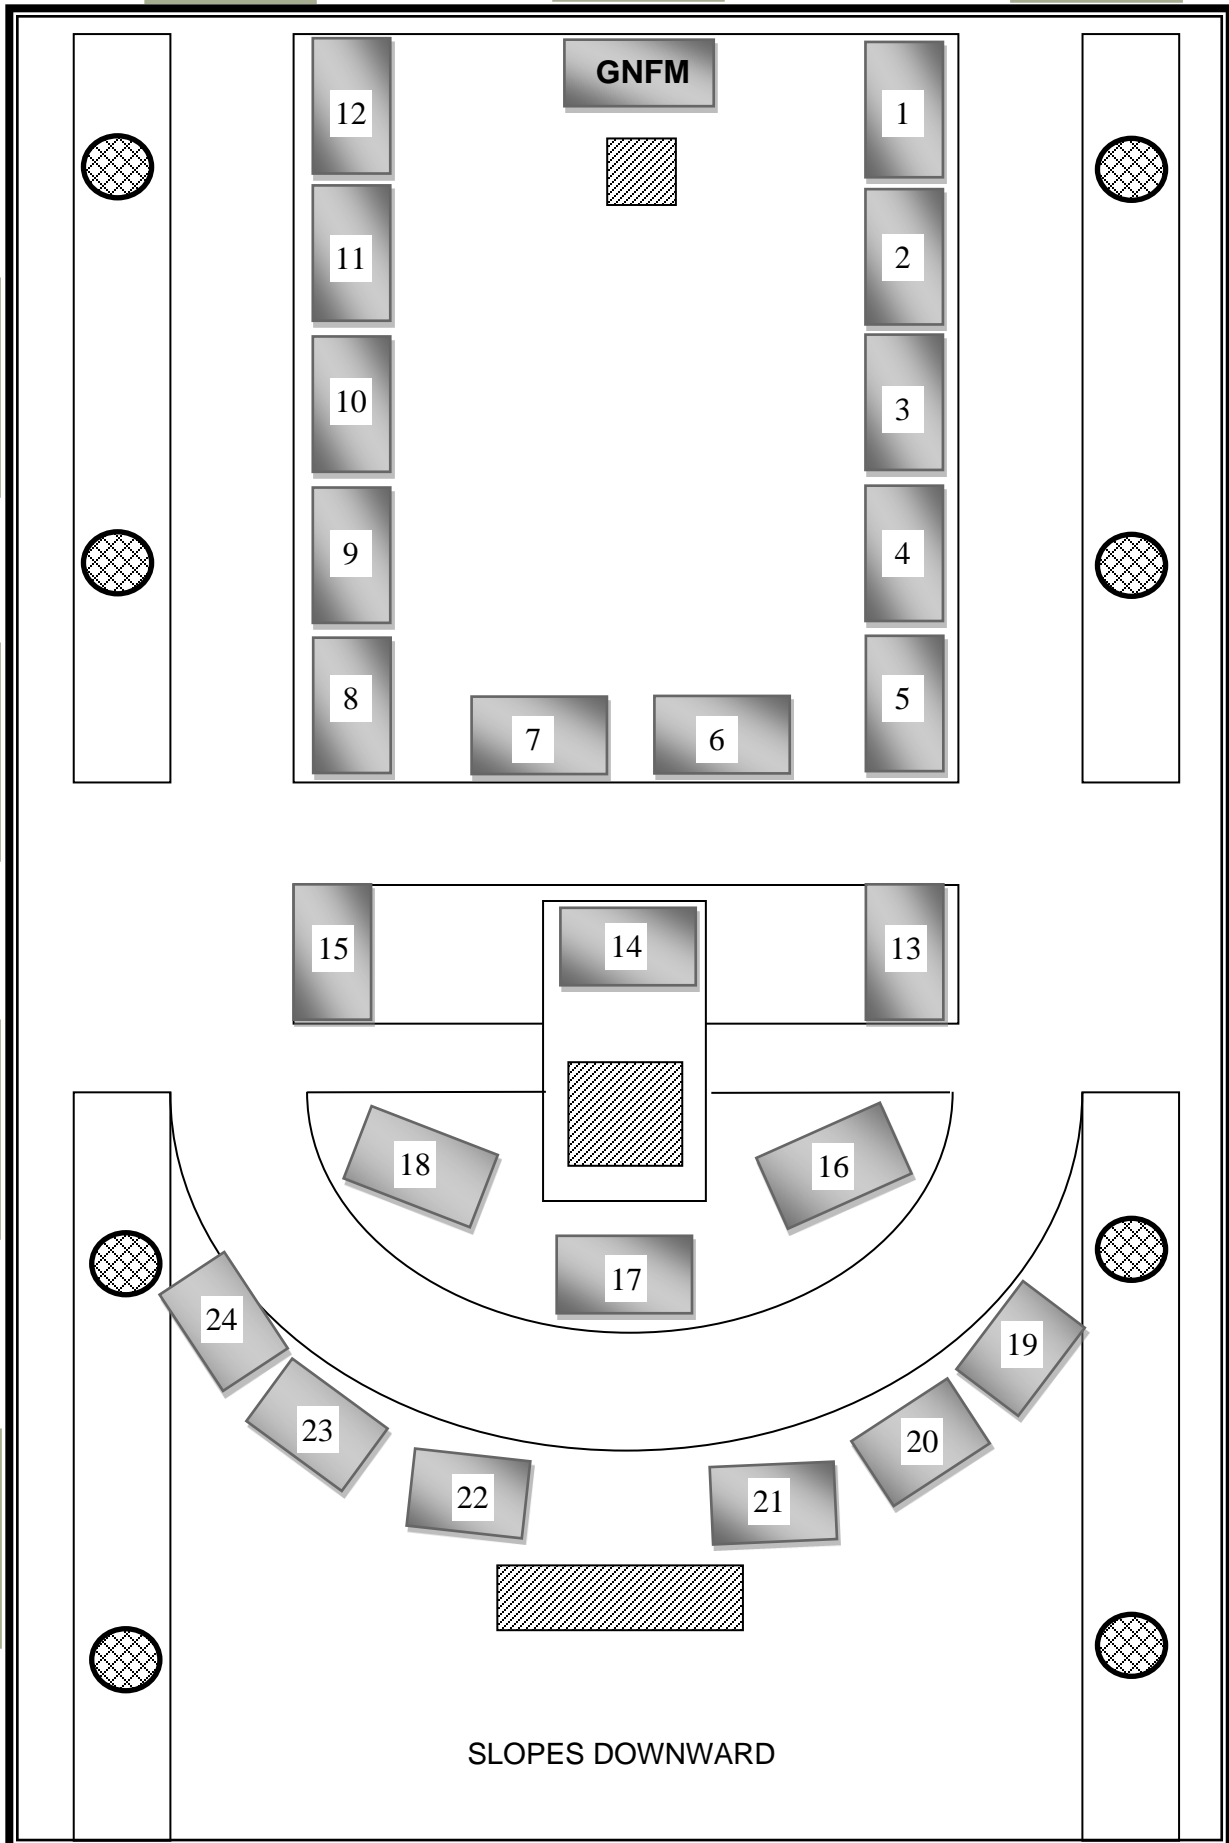

McKibben St.

Food Vendor

McKibben St.

Truck 5

Truck 6

Truck 7

Boyce St.

Truck 4

Truck 3

Truck 2

Truck 1

Main St.

Parking

Main St.

Opera House

Boyce St.

Nance St. / Courtesy Pick-Up Area – No Vendor Parking

SLOPES DOWNWARD