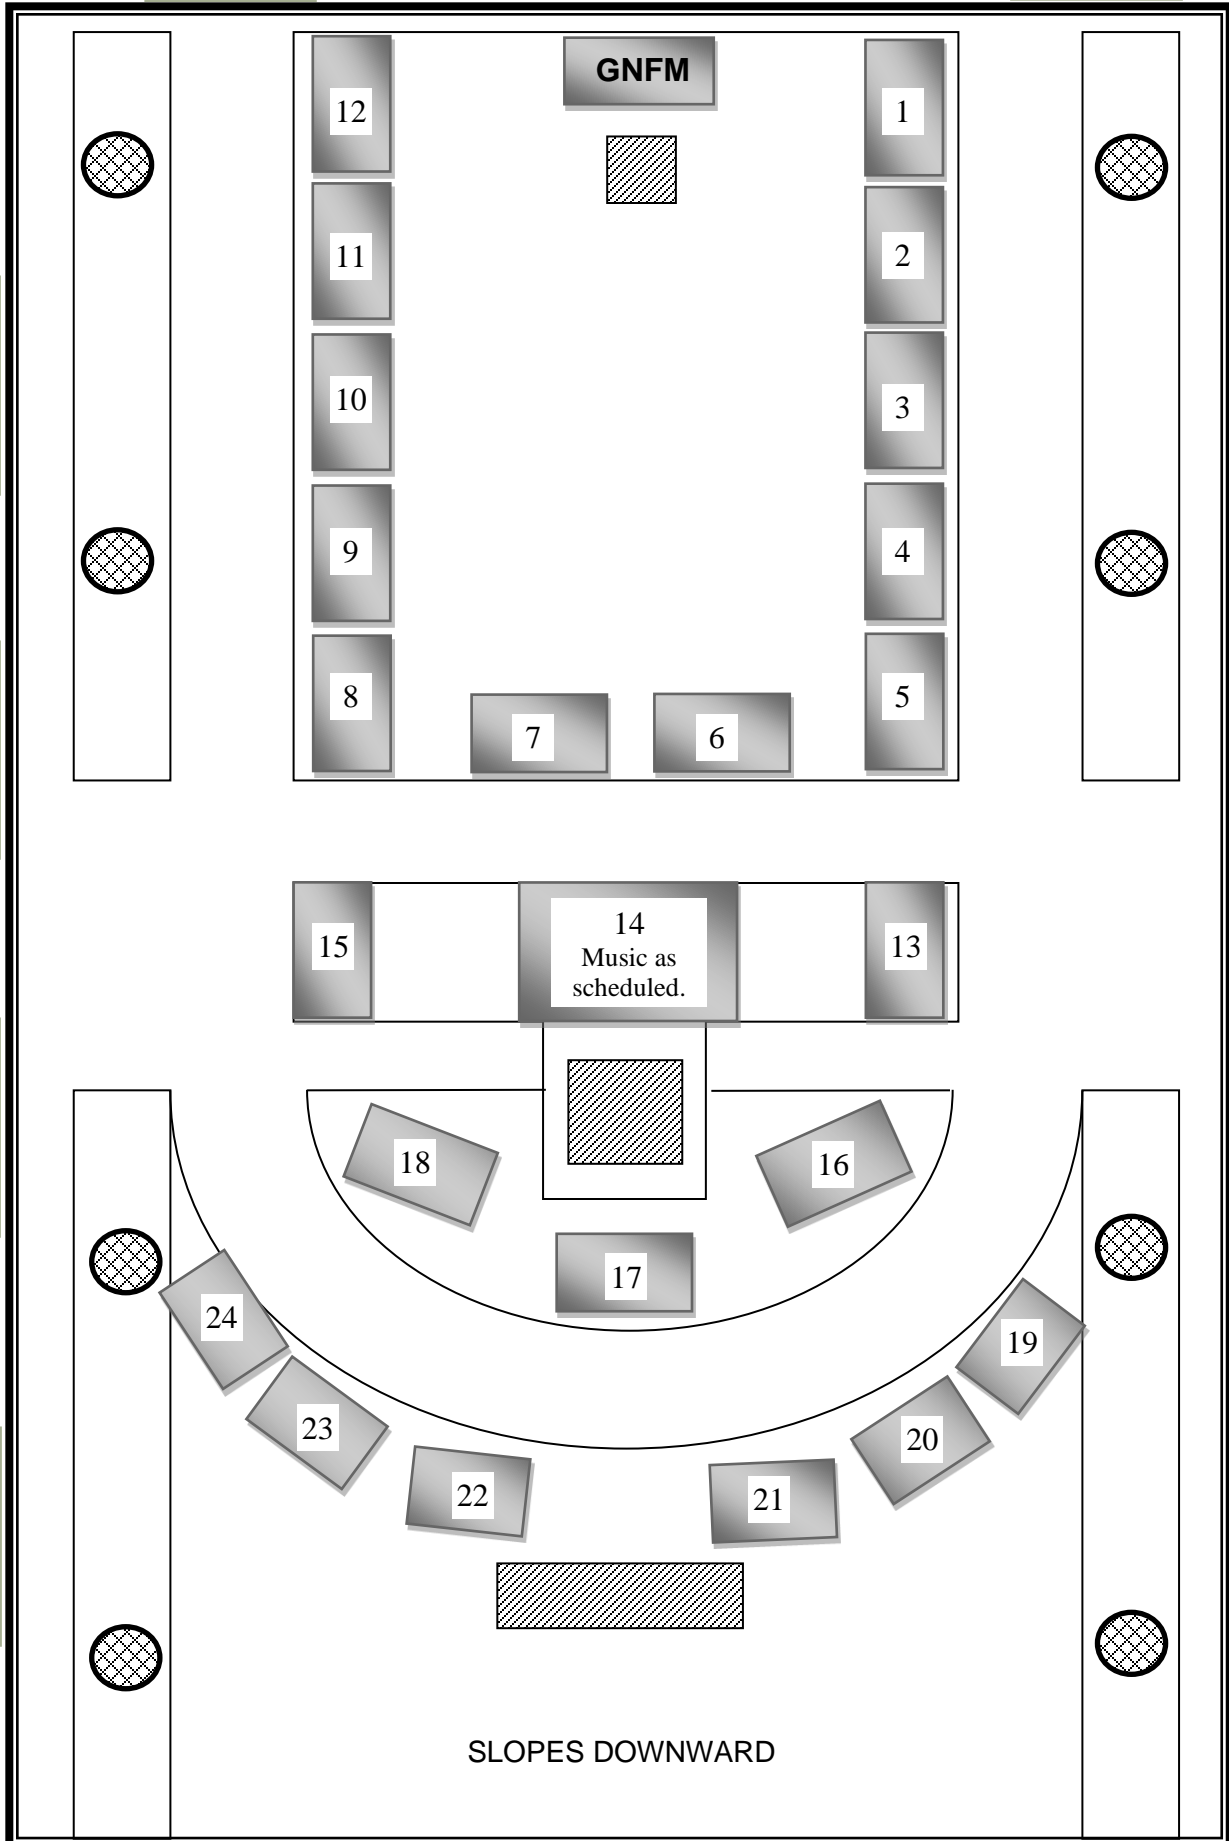

McKibben St.

Food Vendor

McKibben St.

Truck 5

Truck 6

Truck 7

Boyce St.

Truck 4

Truck 3

Truck 2

Truck 1

Opera House

Boyce St.

Parking for Patrons. Vendors may unload and load, but please park in adjacent lots.

Main St.

Main St.

Nance St. / Courtesy Pick-Up Area – No Vendor Parking